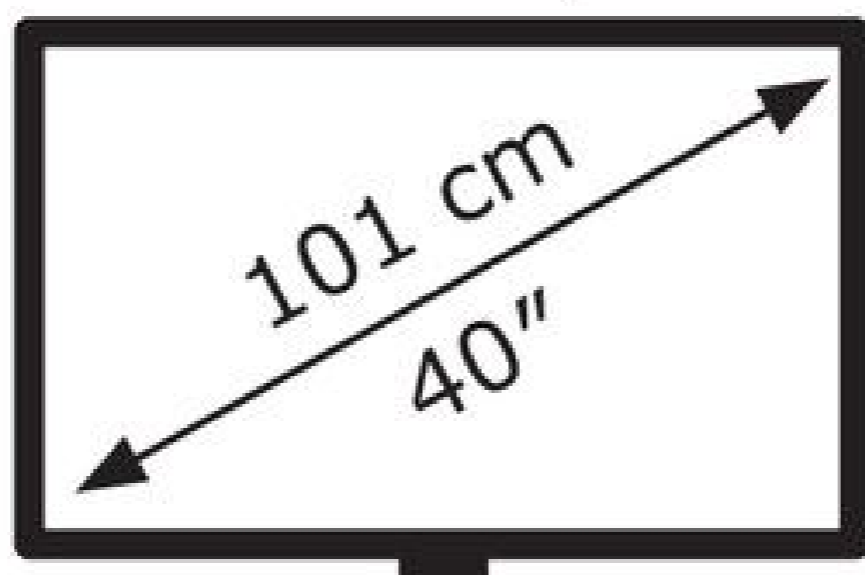

KIVI

40F750NB

41 kWh/1000h

ABCDEF**F**G

41 kWh/1000h

1920 px

1080 px